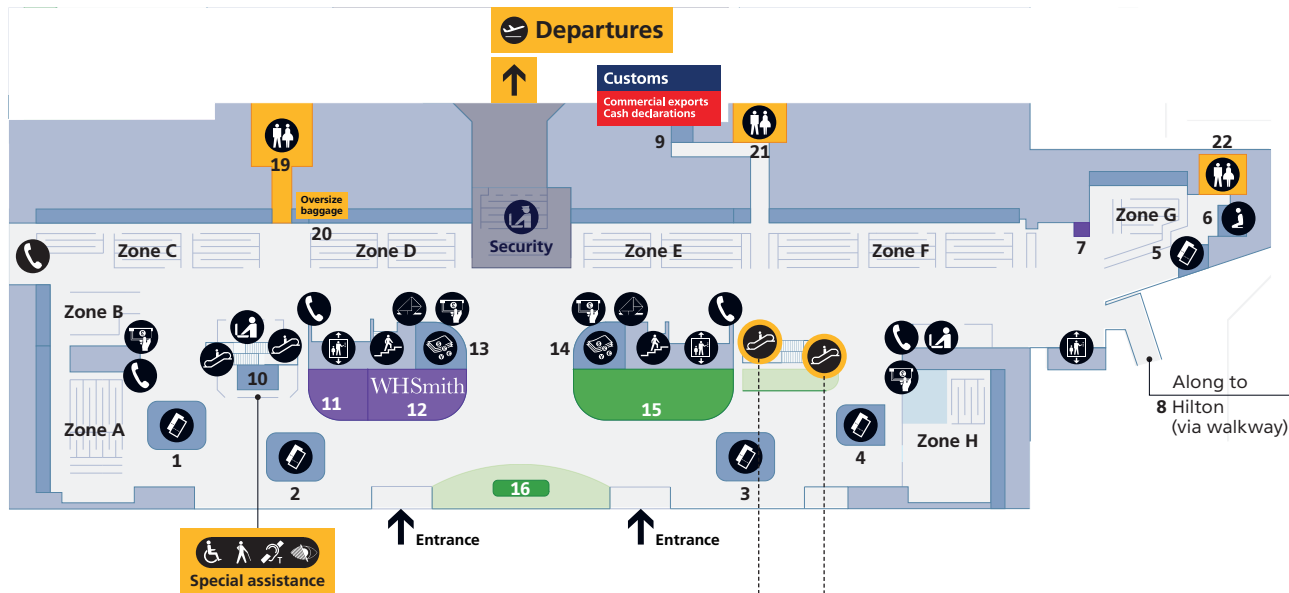

Heathrow Airport

Overview

Contents

Heathrow Airport overview	1
Check-in	2
Departure lounge	3
Arrivals	
Arrivals	4
Onward travel	5

Terminal 4

Check-in

Level 2 and mezzanine

Mezzanine

Terminal 4

Departure Lounge

Level 2

Shopping	
Bally	1
Be Relax Spa and Beauty	58
Beauty Studio	21
Boots +	22
Burberry	6
Bvlgari	20
Cath Kidston	3
Caviar House & Prunier	49
Dior Fragrances and Beauty	5
Dixons Travel	14, 39
Glorious Britain	45
Gucci	19
Hackett	38
Harrods	27, 32, 35
Hugo Boss	18
Jo Malone	48
Kipling	40
L.K. Bennett	2
MCM	41
Mulberry	23
Rituals	47
Rolling Luggage	43
Simply Chocolate by World Duty Free	42
Sunglass Hut	36
Swarovski	46
Thomas Pink	24
Tumi	44
Watches of Switzerland	25
WHSmith	11, 50, 62
WHSmith Books	59
World Duty Free	10, 28, 31, 57
World of Whiskies	37

Contents	
Heathrow Airport overview	1
Check-in	2
Departure lounge	3
Arrivals	
Arrivals	4
Onward travel	5

Toilets	
Accessible toilet	All
Baby care	All
Drinking fountain	17, 18
Tourist information	9
Tourist services by British Hotel Reservation Centre	9

Free Wi-Fi is available throughout the terminal. Network name: _Heathrow Wi-Fi

Terminal 4

Arrivals (Onward travel)

Ground floor

Contents

Heathrow Airport overview	1
Check-in	2
Departure lounge	3
Arrivals	
Arrivals	4
Onward travel	5