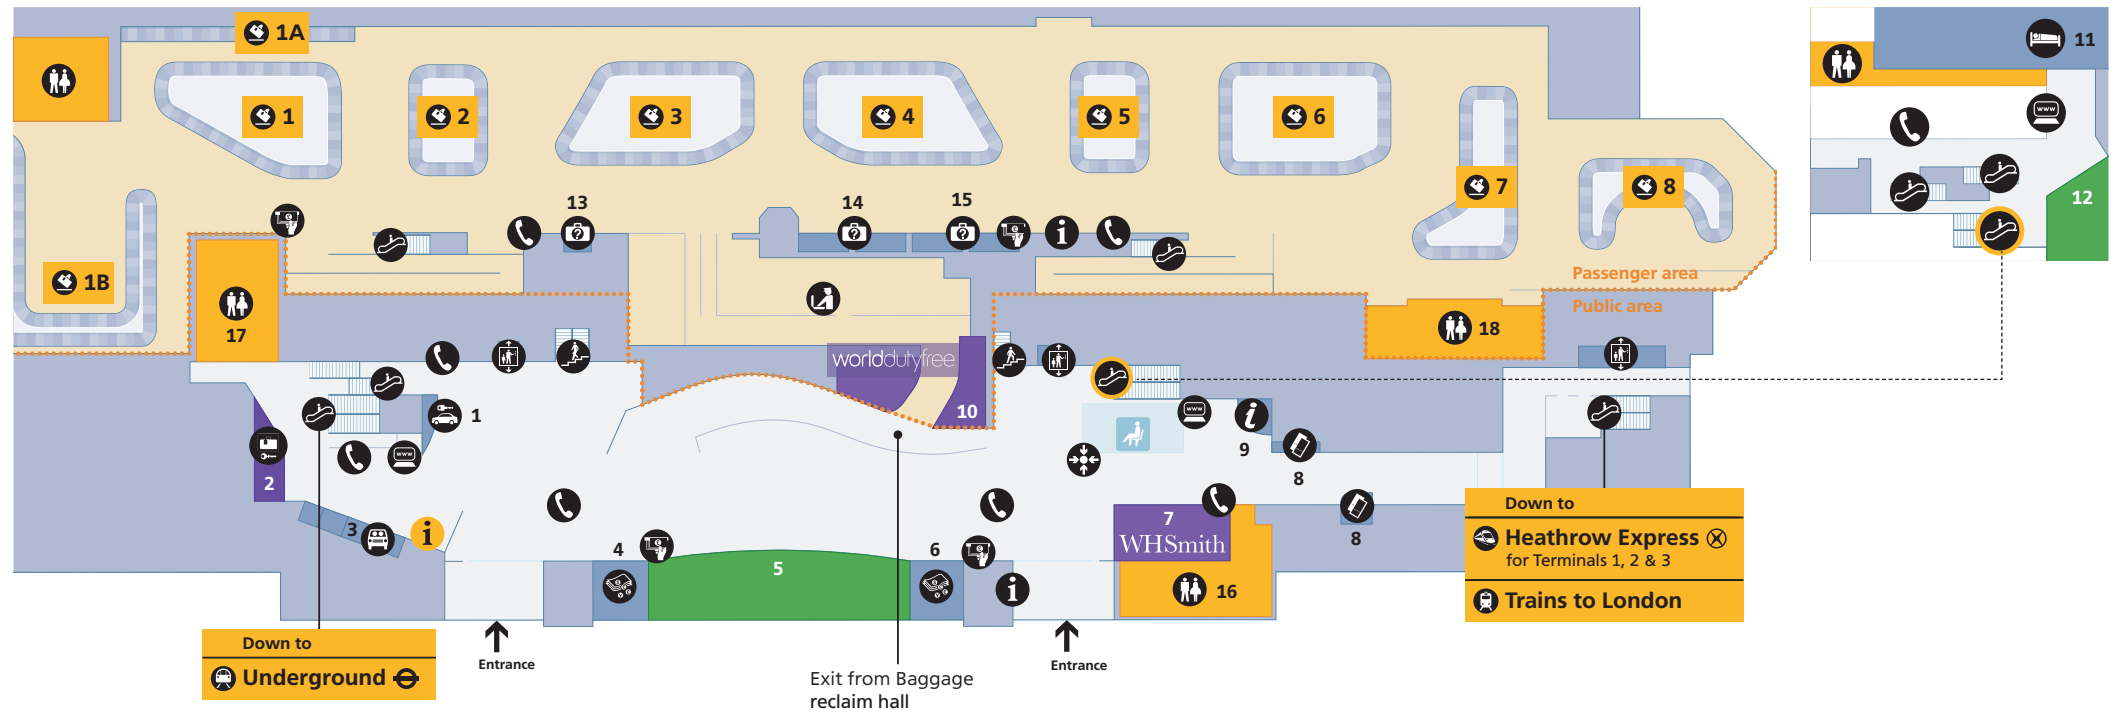

Terminal 4

Arrivals

Ground floor and mezzanine

Mezzanine

Shopping	
Excess Baggage Company	2
WHSmith	7
World Duty Free	10

Food and drink	
Costa Coffee	5
The Windsor Castle by JD Wetherspoon	12

Services			
Baggage enquiries	13-15	Chauffeur services	3
Baggage reclaim		Customs	
Bureau de change		Escalator	
Moneycorp	4	Help point	
Travelex	6	Hotel	
Car rental	1	Yotel	11
Cash machine		Information	
		Left baggage	2
		Internet facility	
		Lift	
		Meeting point	
		Seating	
		Stairs	
		Telephone	
		Ticket sales	
		Heathrow Express	8

Contents	
Heathrow Airport overview	1
Check-in	2
Departure lounge	3
Arrivals	
Arrivals	4
Onward travel	5

Toilets	
Accessible toilet	All
Baby care	All
Drinking fountain	17, 18
Tourist information	9
Tourist services by British Hotel Reservation Centre	9

Free Wi-Fi is available throughout the terminal. Network name: _Heathrow Wi-Fi