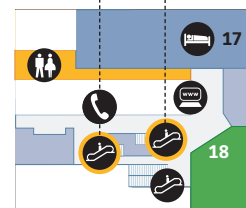

Heathrow Airport

Overview

Contents

Heathrow Airport overview	1
Check-in	2
Departure lounge	3
Arrivals	
Arrivals	4
Onward travel	5

Terminal 4

Check-in

Level 2 and mezzanine

Mezzanine

Contents

Heathrow Airport overview	1
Check-in	2
Departure lounge	3
Arrivals	
Arrivals	4
Onward travel	5

Shopping	
Bag Wrap	7
Excess Baggage Company	11
WHSmith	12

Food and drink	
Caffè Nero	16
Café Rouge	15
The Windsor Castle by JD Wetherspoon	18