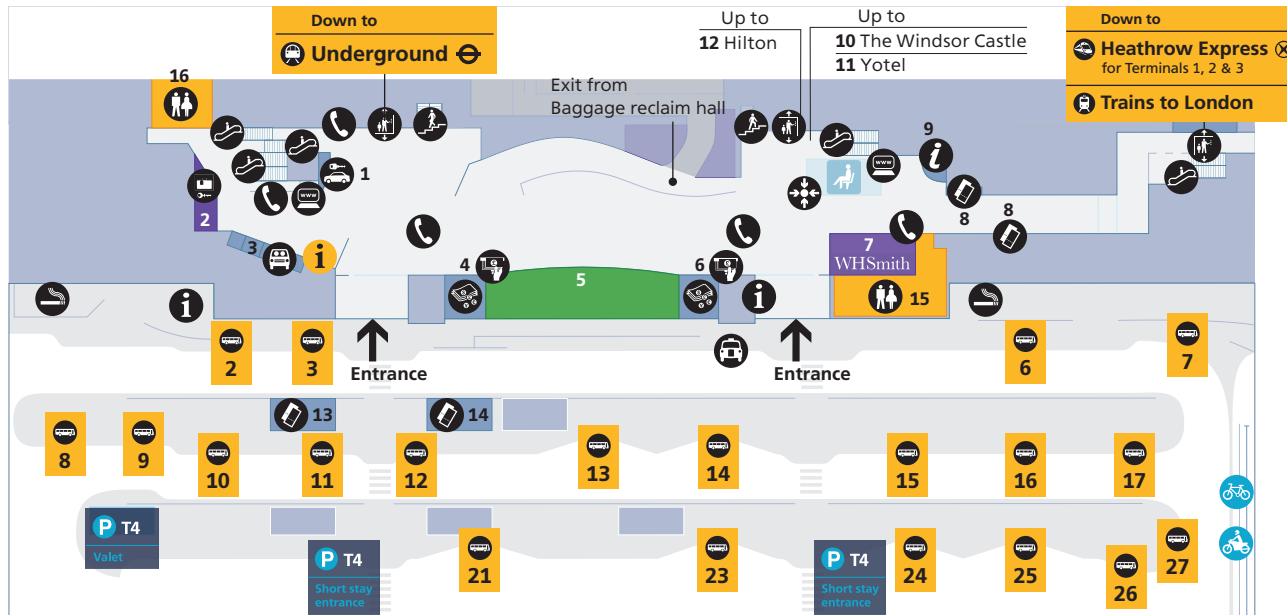

Terminal 4

Departure Lounge

Level 2

Shopping	
Bally	1
Be Relax Spa and Beauty	58
Beauty Studio	21
Boots +	22
Burberry	6
Bvlgari	20
Cath Kidston	3
Caviar House & Prunier	49
Dior Fragrances and Beauty	5
Dixons Travel	14, 39
Glorious Britain	45
Gucci	19
Hackett	38
Harrods	27, 32, 35
Hugo Boss	18
Jo Malone	48
Kipling	40
L.K. Bennett	2
MCM	41
Mulberry	23
Rituals	47
Rolling Luggage	43
Simply Chocolate by World Duty Free	42
Sunglass Hut	36
Swarovski	46
Thomas Pink	24
Tumi	44
Watches of Switzerland	25
WHSmith	11, 50, 62
WHSmith Books	59
World Duty Free	10, 28, 31, 57
World of Whiskies	37

Contents	
Heathrow Airport overview	1
Check-in	2
Departure lounge	3
Arrivals	
Arrivals	4
Onward travel	5

Toilets	
Accessible toilet	All
Baby care	All
Drinking fountain	17, 18
Tourist information	9
Tourist services by British Hotel Reservation Centre	9

Free Wi-Fi is available throughout the terminal. Network name: _Heathrow Wi-Fi

Terminal 4

Arrivals (Onward travel)

Ground floor

Contents

Heathrow Airport overview	1
Check-in	2
Departure lounge	3
Arrivals	
Arrivals	4
Onward travel	5

Shopping

Excess Baggage Company	2
WHSmith	7

Food and drink

Costa Coffee	5
The Windsor Castle by JD Wetherspoon	10

Bus and coach stop allocation

Buses – Local & TfL 482, 490, 555, 557	6-7	Car rental (off airport) Dollar Thrifty, Sixt	23
Hotel by bus	10	Car rental (on airport) Avis, Budget, Europcar National Alamo, Enterprise, Hertz	2
Hotel Hoppa	11	Car parking (off airport) Click Park, Purple Parking, Purple Parking Business, Reeds	21
Express coach – National Express	12-14	Car parking (on airport) Business, Long stay, Help bus	3
Group travel – pick up	16-17		