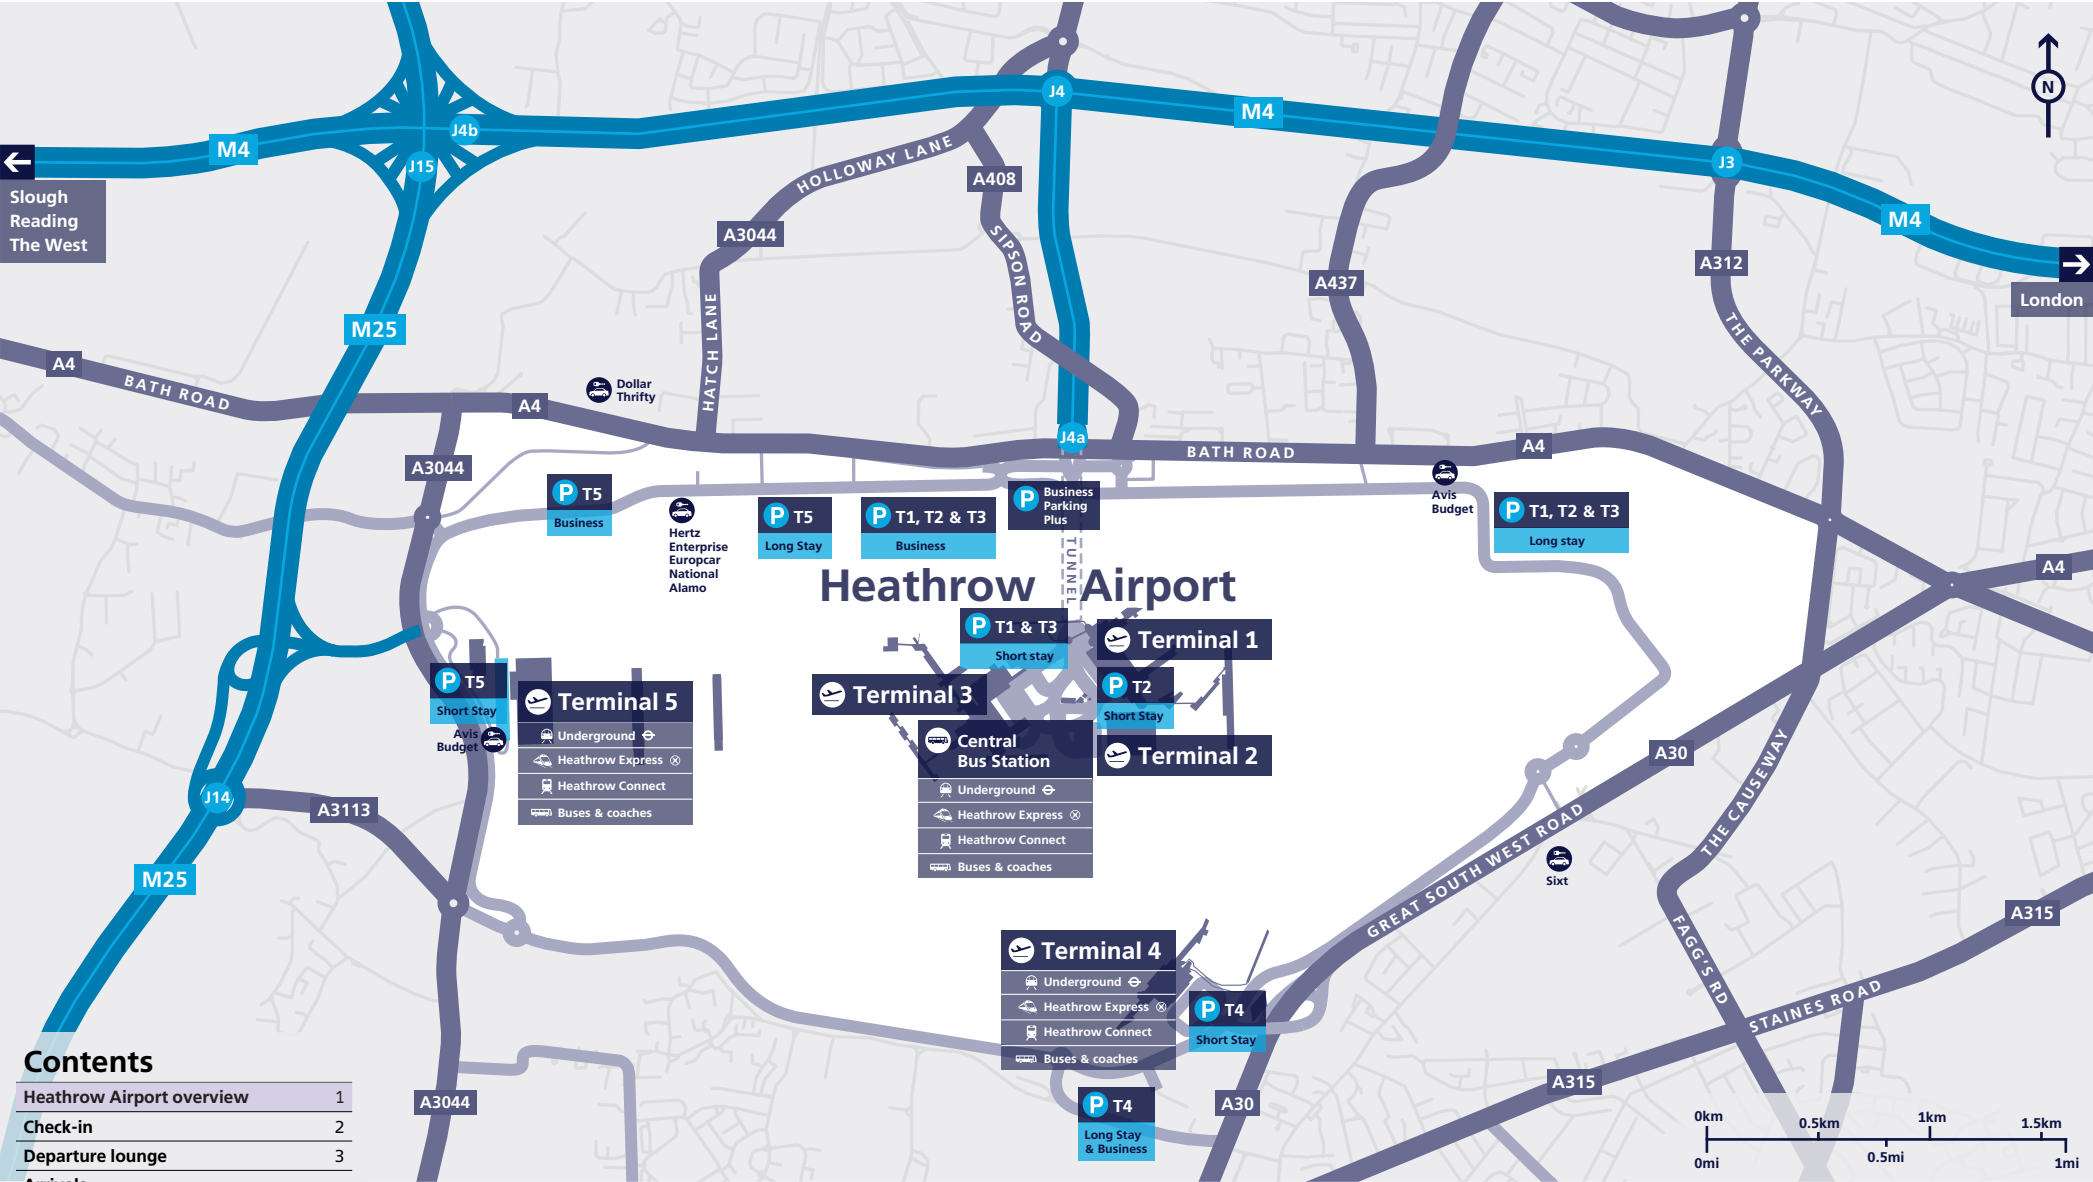

Heathrow Airport

Overview

Contents

Heathrow Airport overview	1
Check-in	2
Departure lounge	3
Arrivals	
Arrivals	4
Onward travel	5

Terminal 4

Check-in

Level 2 and mezzanine

Mezzanine

Ticket desks			
Aeroflot	4	Jat Airways	2
Air France	4	Jet Airways	2
Air India	5	Kenya Airways	4
Air Malta	3	KLM Royal Dutch Airlines	4
Alitalia	4	Korean Air	4
Arik Air	3	Kuwait Airways	2
Azerbaijan Airlines	3	Malaysia Airlines	1
Bulgaria Air	1	Qatar Airways	1
China Eastern Airlines	4	Saudi Arabian Airlines	3
Delta Air Lines	4	Sri Lankan Airways	1
Etihad Airways	1	Tunisair	3
Gulf Air	3	United Airlines	3

Terminal 4

Departure Lounge

Level 2

Shopping	
Bally	1
Be Relax Spa and Beauty	58
Beauty Studio	21
Boots +	22
Burberry	6
Bvlgari	20
Cath Kidston	3
Caviar House & Prunier	49
Dior Fragrances and Beauty	5
Dixons Travel	14, 39
Glorious Britain	45
Gucci	19
Hackett	38
Harrods	27, 32, 35
Hugo Boss	18
Jo Malone	48
Kipling	40
L.K. Bennett	2
MCM	41
Mulberry	23
Rituals	47
Rolling Luggage	43
Simply Chocolate by World Duty Free	42
Sunglass Hut	36
Swarovski	46
Thomas Pink	24
Tumi	44
Watches of Switzerland	25
WHSmith	11, 50, 62
WHSmith Books	59
World Duty Free	10, 28, 31, 57
World of Whiskies	37

Shopping

Excess Baggage Company	2
WHSmith	7

Food and drink

Costa Coffee	5
The Windsor Castle by JD Wetherspoon	10

Bus and coach stop allocation

Buses – Local & TfL 482, 490, 555, 557	6-7	Car rental (off airport) Dollar Thrifty, Sixt	23
Hotel by bus	10	Car rental (on airport) Avis, Budget, Europcar National Alamo, Enterprise, Hertz	2
Hotel Hoppa	11	Car parking (off airport) Click Park, Purple Parking, Purple Parking Business, Reeds	21
Express coach – National Express	12-14	Car parking (on airport) Business, Long stay, Help bus	3
Group travel – pick up	16-17		